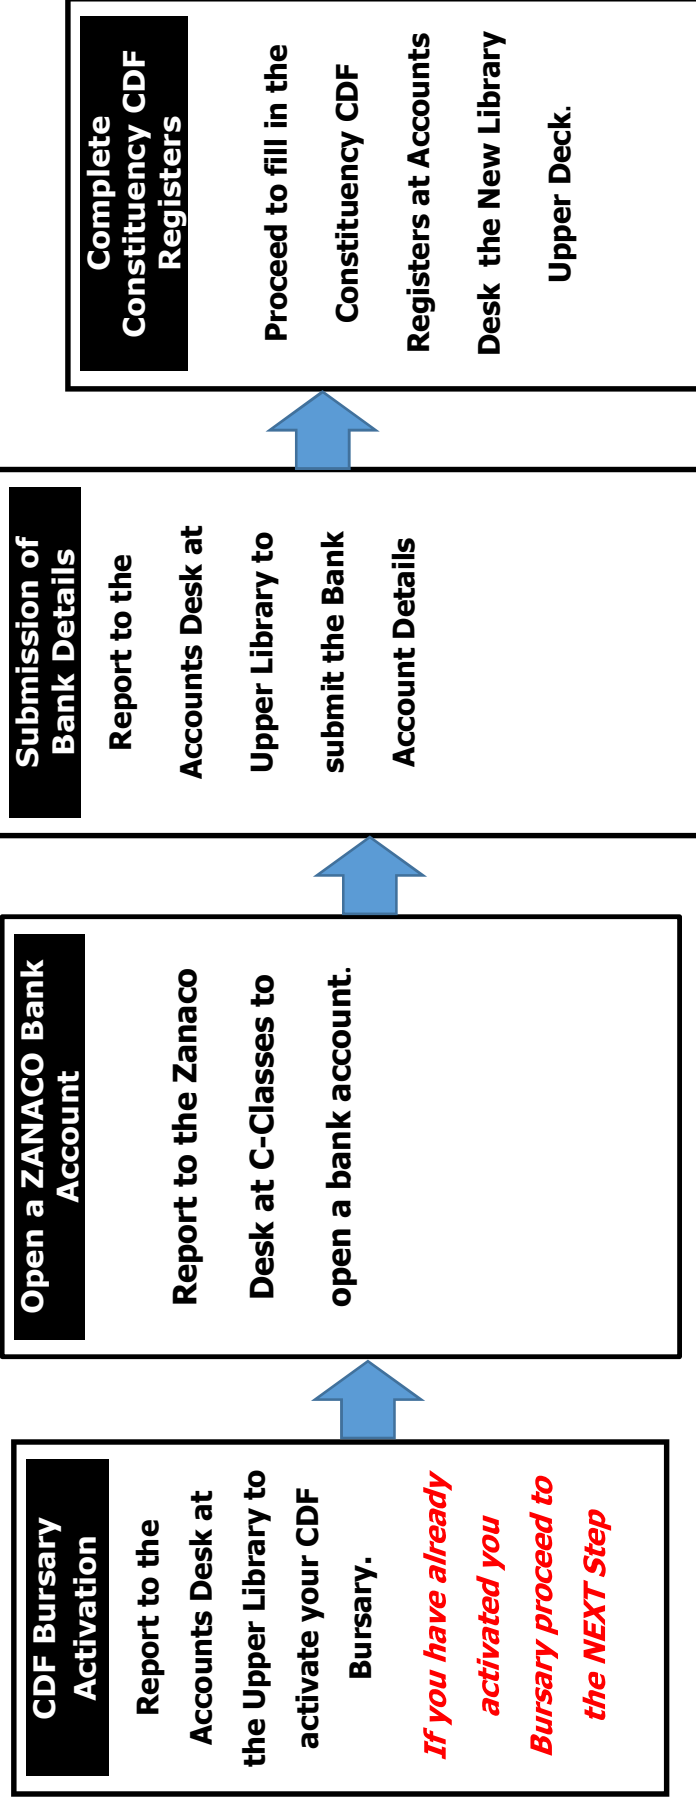

**NORTEC STUDENTS REGISTRATION FLOW CHARTS -
CDF SPONSORED FIRST STUDENTS (TERM 1) JANUARY 2025**

CDF Students Meal Allowance Administration – FLOW CHART

NOTE: REGISTRATION CLOSES ON 28TH FEBRUARY 2025